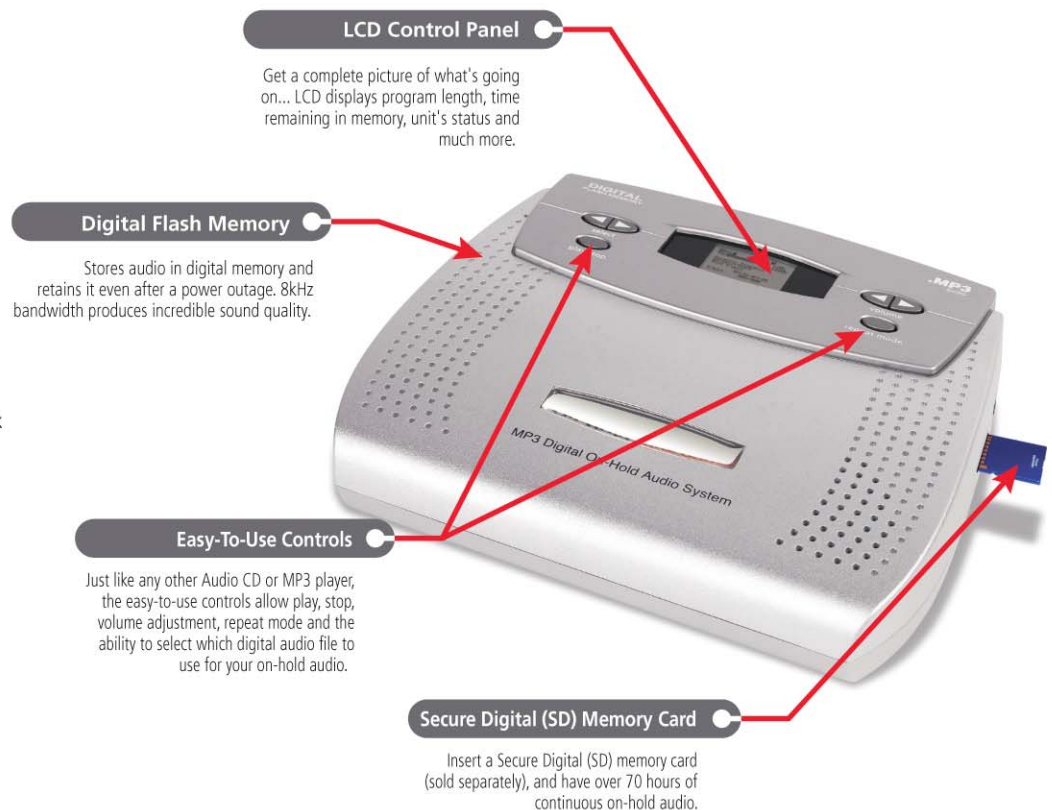

MP3 Digital On-Hold Audio System

For Use With PBX & Key Phone Systems

Specifications

■ Player/Recorder

- On-board memory - 16MB
- Maximum Memory Supported – 1GB
- Supported audio standards – MP3 and Microsoft Windows® Media (WMA) digital music
- Supported bit rates – 32–320kbps
- External Memory Slot – Secure Digital (SD) Memory Card
- Interface – USB 1.1
- Playback modes – repeat one, repeat all, repeat all shuffle
- Audio output mode – mono (analog)
- ID-3 tag support
- Firmware upgradeable via USB or web connection
- LCD - 6 line backlit display
- Built-in monitor speaker
- Interface devices - USB port, RCA audio output, 2.5mm Power jack
- Minimum operating system (player - USB connection)
  - Windows - 98, 98 ME & SE, 2000, XP
  - Mac - OS 9.0.4 or later, OS X 10.1 or later
- Warranty – 3 year

■ Analog Audio Output

- 8 Ω - 4 volts peak to peak
- 600 Ω - 8 volts peak to peak

■ Controls/Switches

- Play/pause
- Volume up/down
- Skip up/down
- Power on/off
- Repeat mode
- Monitor speaker on/off
- Impedance 8/600 Ω
- Power on/off

■ Power

- 12VDC @500mA
- Source -110VAC, 60Hz UL/CSA power pack

■ Physical

- Size: 9" x 7" x 2.25" (LWD)
- Weight: 3 lbs.
- Wall mountable

■ Includes

- Digital Player/Recorder
- USB Cable
- Audio Connector Cable
- AC Power Adapter

Image Marketing International

1906 South Broadway, Suite A
Minot, ND 58701-6508
Toll-Free: 800-447-1997

E-mail: deedee@imagemarketinginternational.com
Internet: www.imagemarketinginternational.com